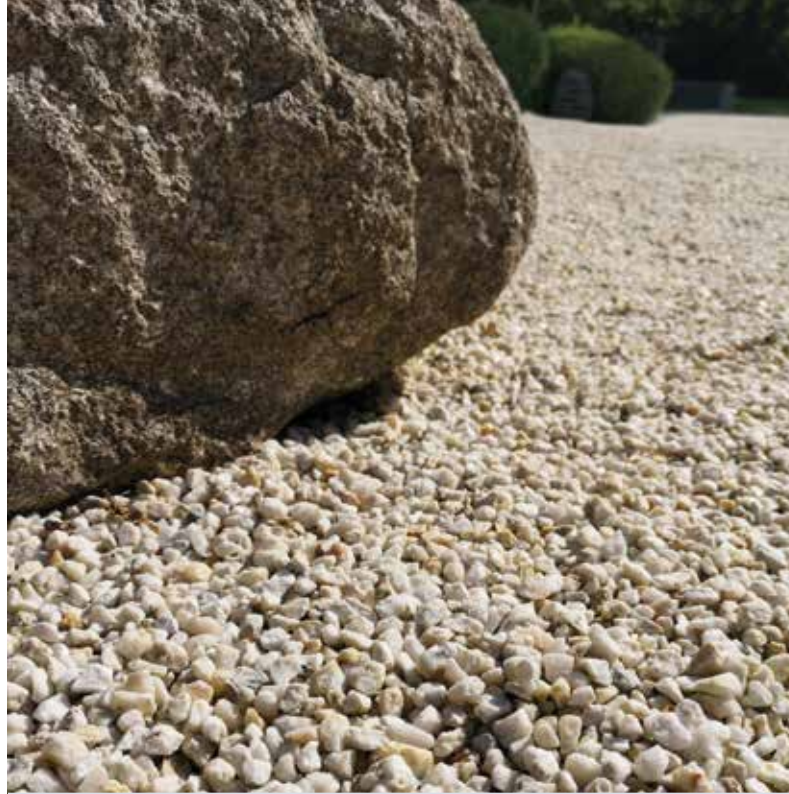

Quartz

1/3 mm
8/12 mm

Ref. 22901

Ref. 22907

Taunus

8/16 mm

Ref. 23008

Brique Pilée

5/12 mm Ref. 31807

Lave

0/7 mm
8/16 mm
16/32 mm

Ref. 50801

Ref. 50808

Ref. 50812

32/56 mm

Ref. 50813

50/80 mm

Ref. 50819